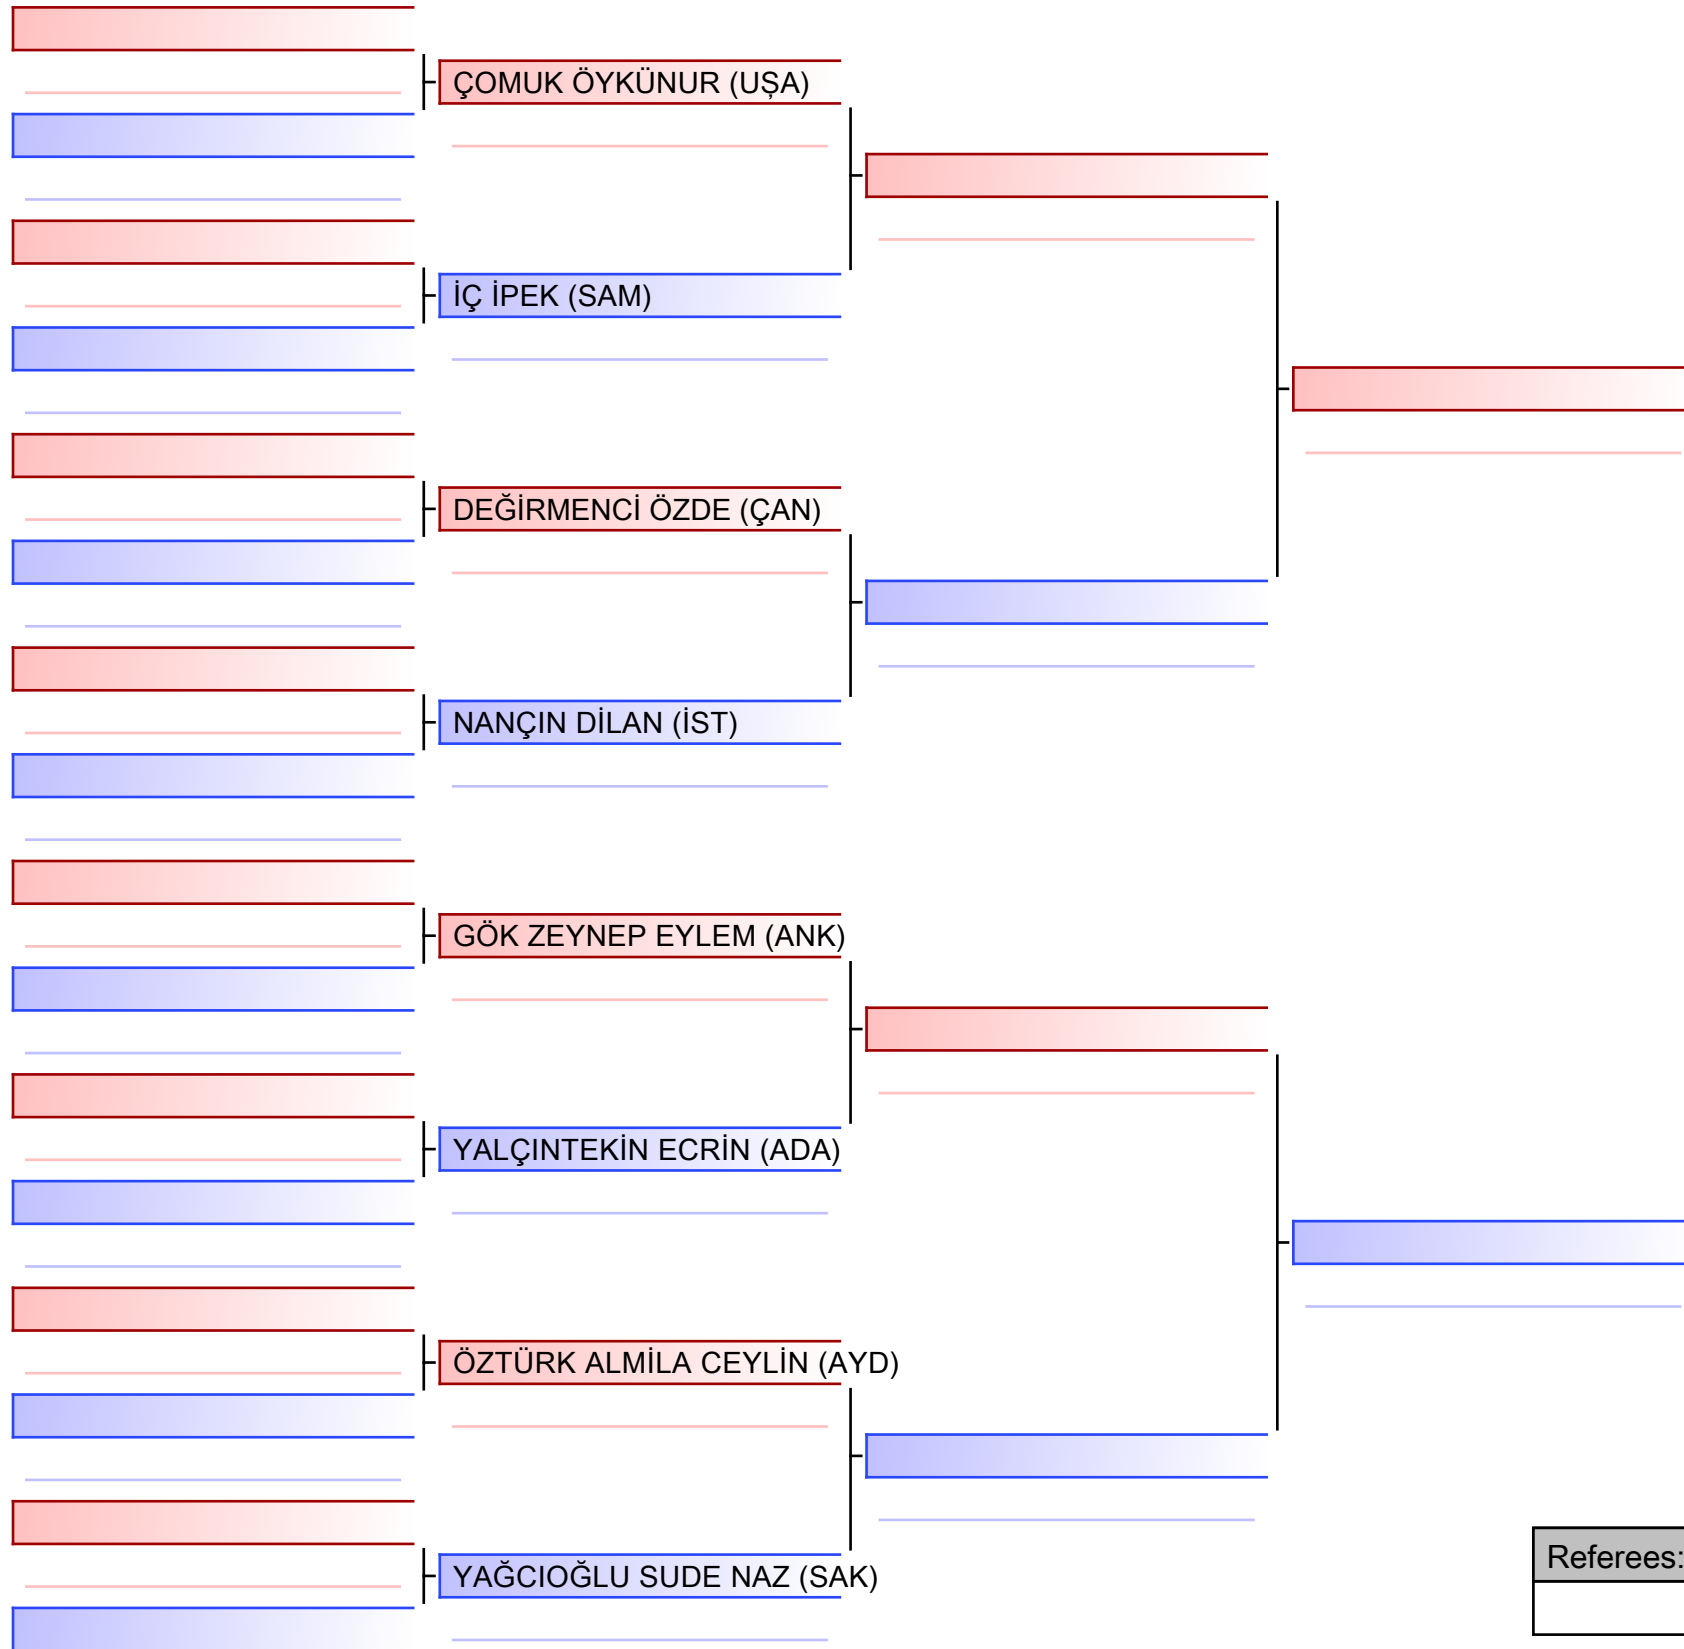

YÜRÜR BERRA NUR (İST)

sportdata
event technology

www.sportdata.org

WKF APPROVED

Referees:			

Referees:

Referees:			

Grey box representing the final match result.

Referees:			

Referee

Referees:			

Referees:			

Grey box representing the final match result.

Referees:			

Referees:			