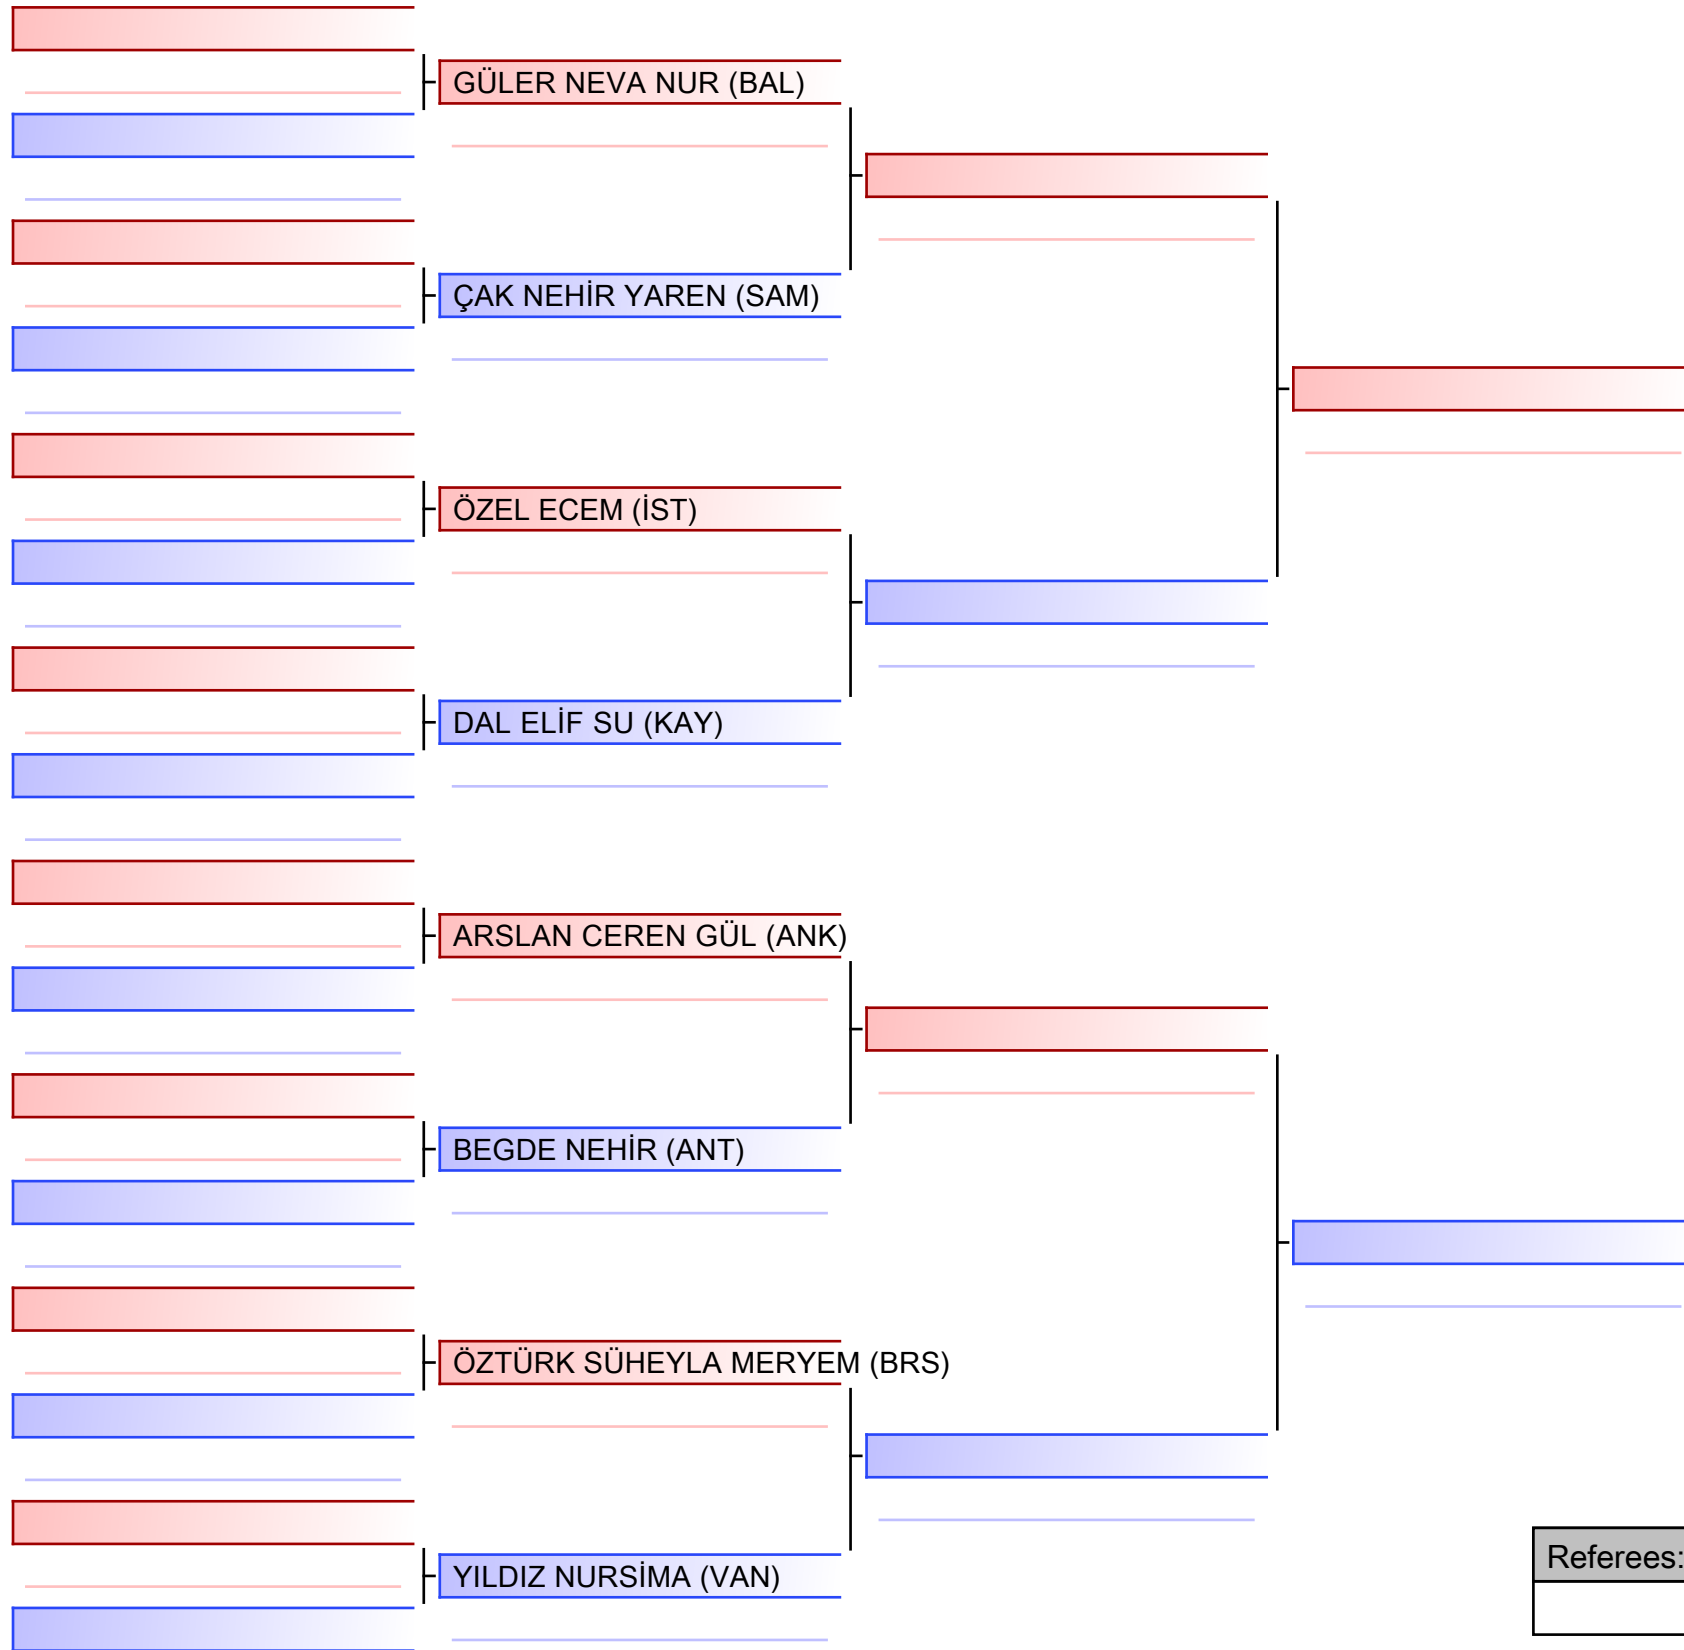

YÜRÜR BERRA NUR (İST)

sportdata
event technology

www.sportdata.org

WKF APPROVED

Referees:			

Referees:

Referees:			

Grey box representing the final match result.

Referees:			

Referee

Referees:			

Referees:			

Grey box representing the final match result.

Referees:			

Referees:			