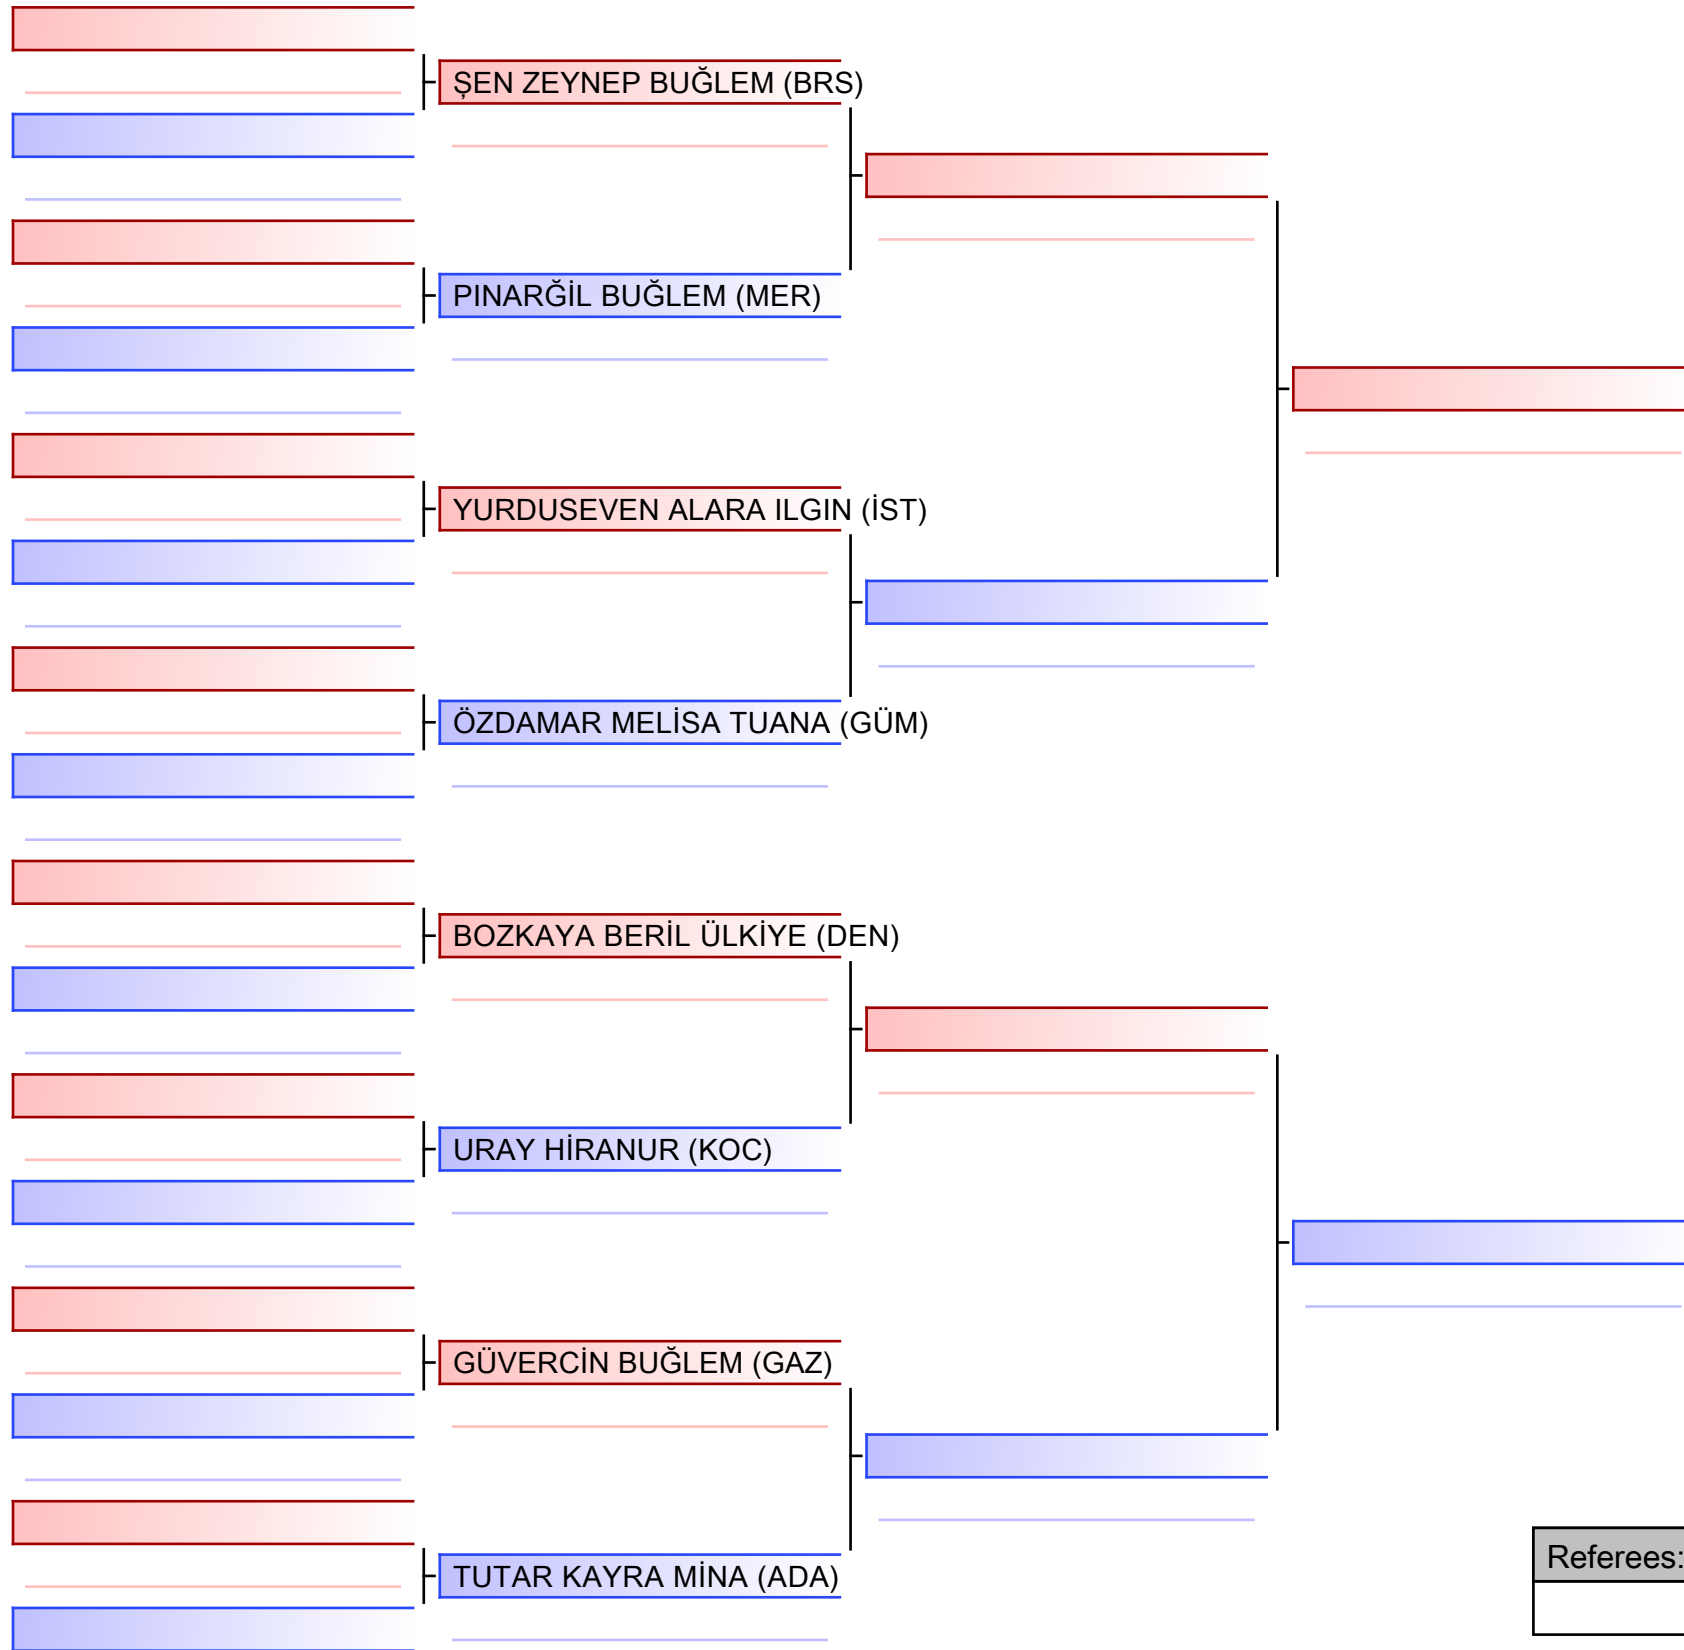

YÜRÜR BERRA NUR (İST)

sportdata
event technology

www.sportdata.org

WKF APPROVED

Referees:			

Referees:

Referees:			

Grey box representing the final match result.

Referees:			

Referee

Referees:			

Referees:			

Grey box representing the final match result.

Referees:			

Referees:			