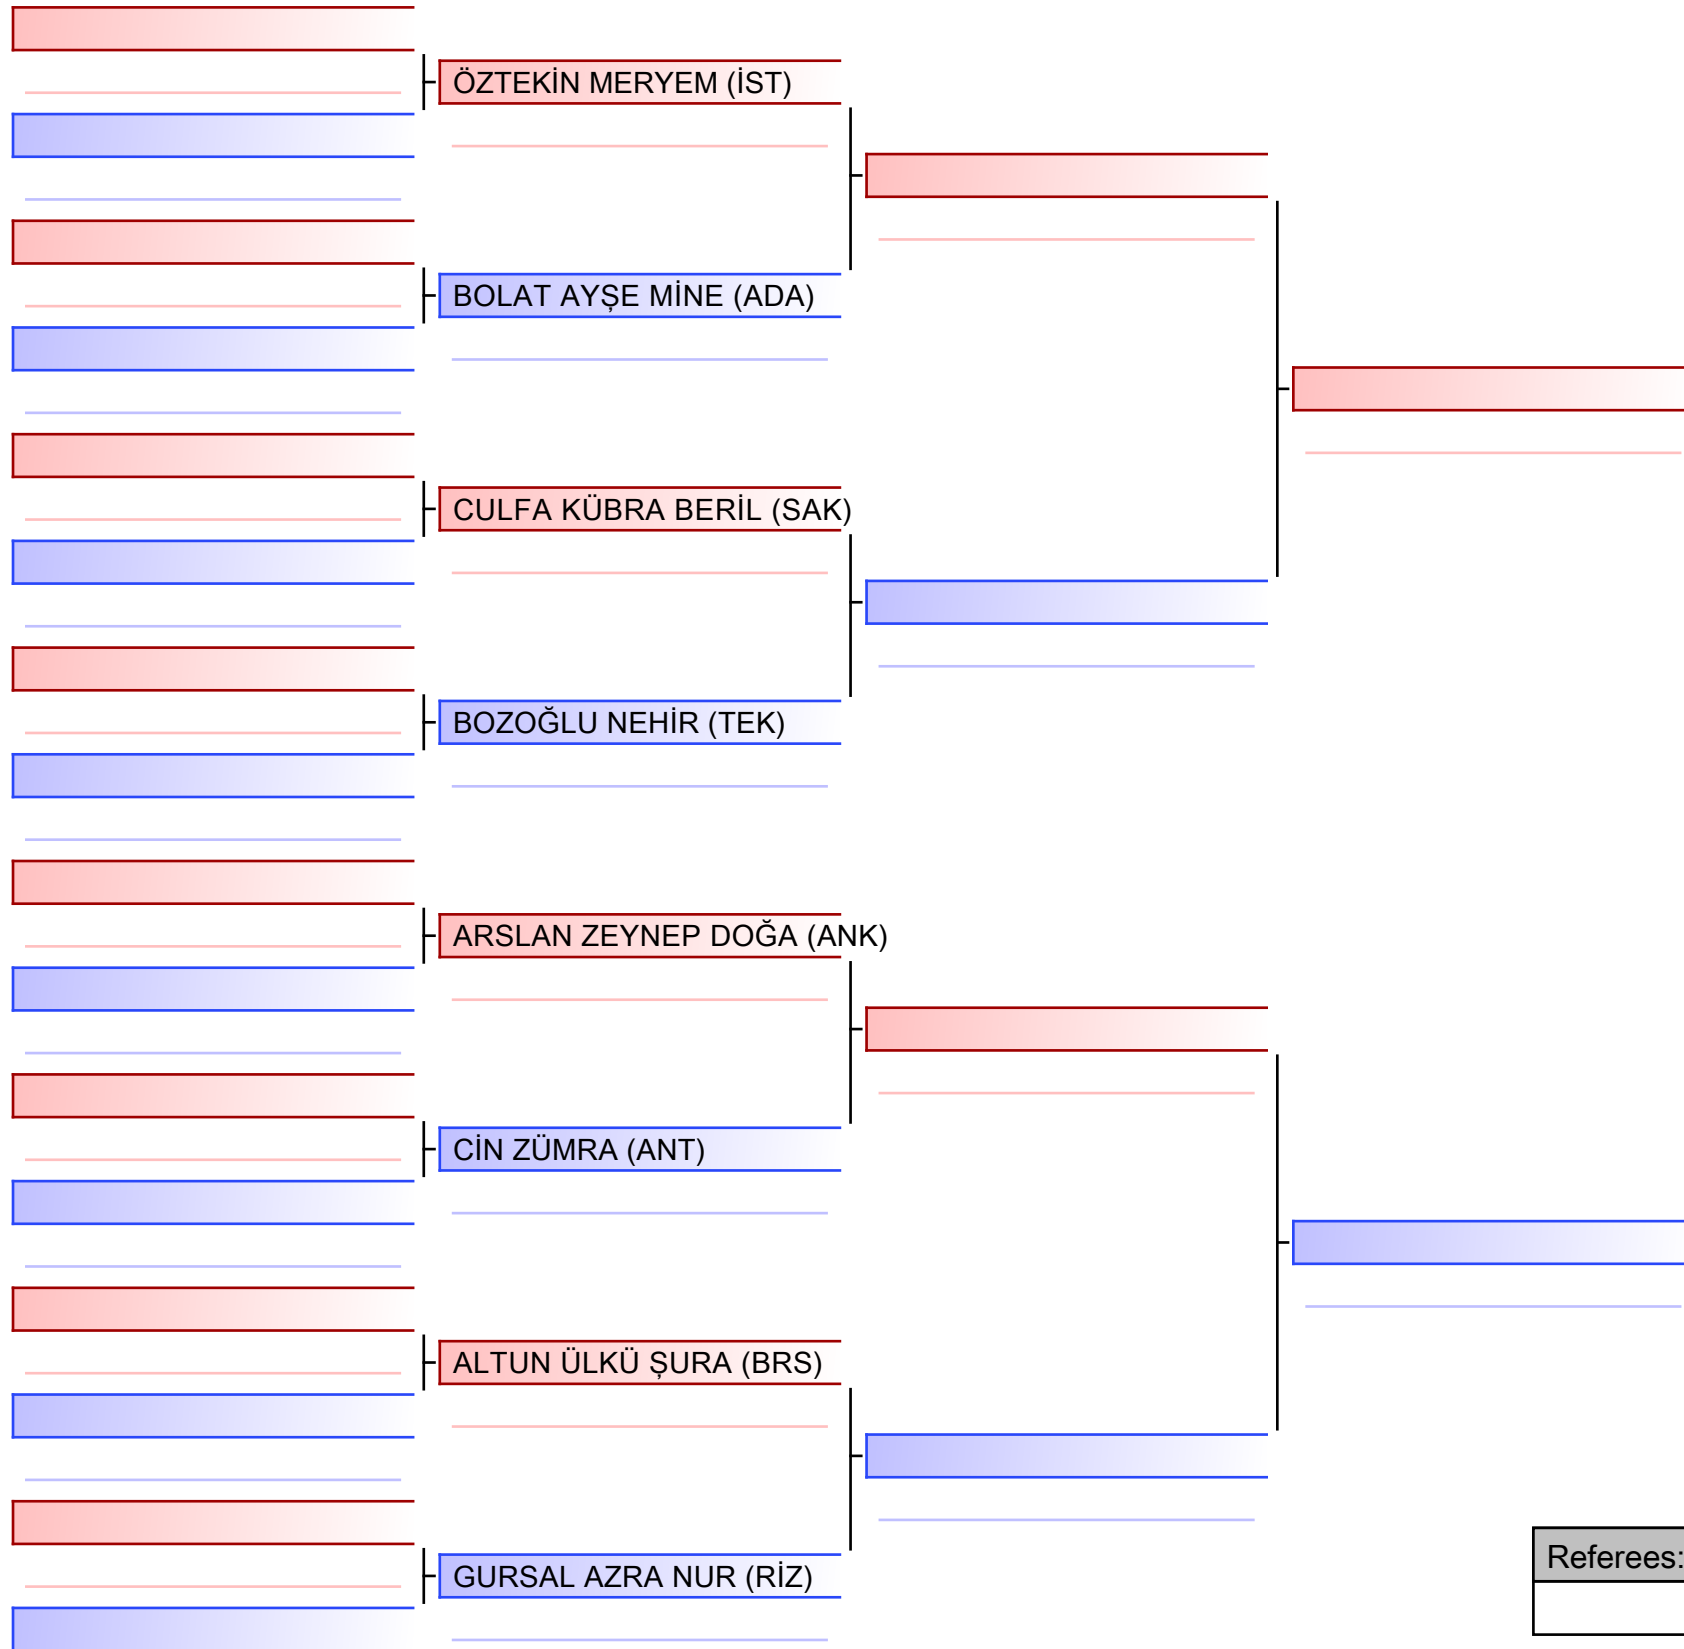

SARI MİRA (KAR)

ÖZBEK GÜNEŞ (HAT)

ÖNCÜL FEYZA FARAH (İST)

ARSLAN EZGİ (SİV)

ERDOĞAN AYÇA (ANK)

YANAR ALMİRA (ADA)

ÜNLÜ ELİF (OSM)

ÇOBAN YAĞMUR (SAK)

YÜRÜR BERRA NUR (İST)

sportdata
event technology

www.sportdata.org

WKF APPROVED

Referees:			

Referees:

Referees:			

Grey box representing the final match result.

Referees:			

Referee

Referees:			

Referees:			

Grey box representing the final match result.

Referees:			

Referees:			