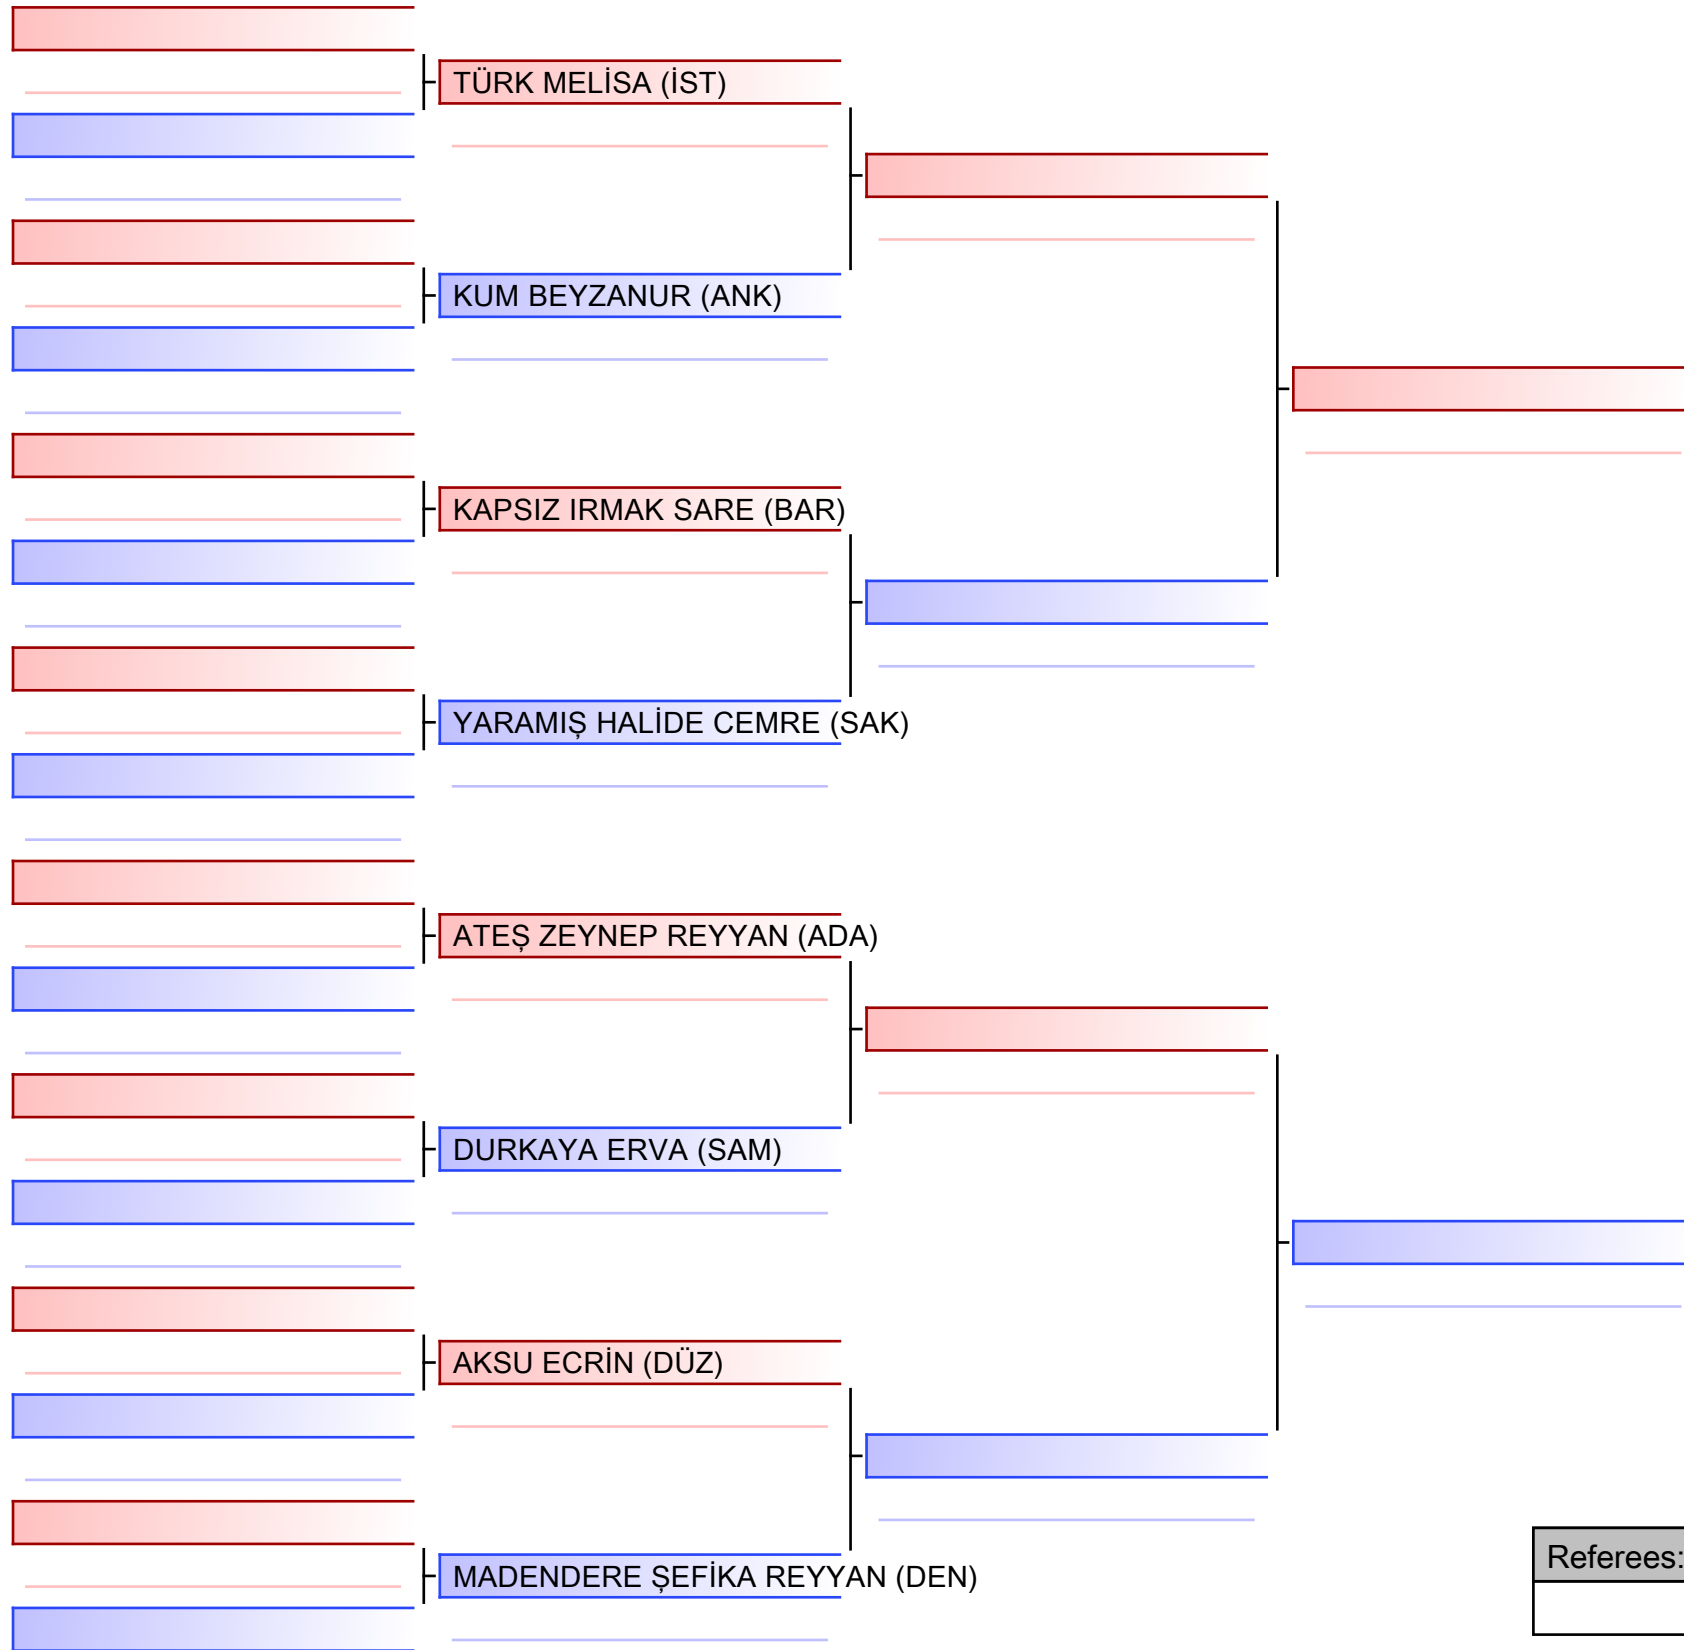

YÜRÜR BERRA NUR (İST)

sportdata
event technology

www.sportdata.org

WKF APPROVED

Referees:			

Referees:

Referees:			

Grey box representing the final match result.

Referees:			

Referee

Referees:			

Referees:			

Grey box representing the final match result.

Referees:			

Referees:			