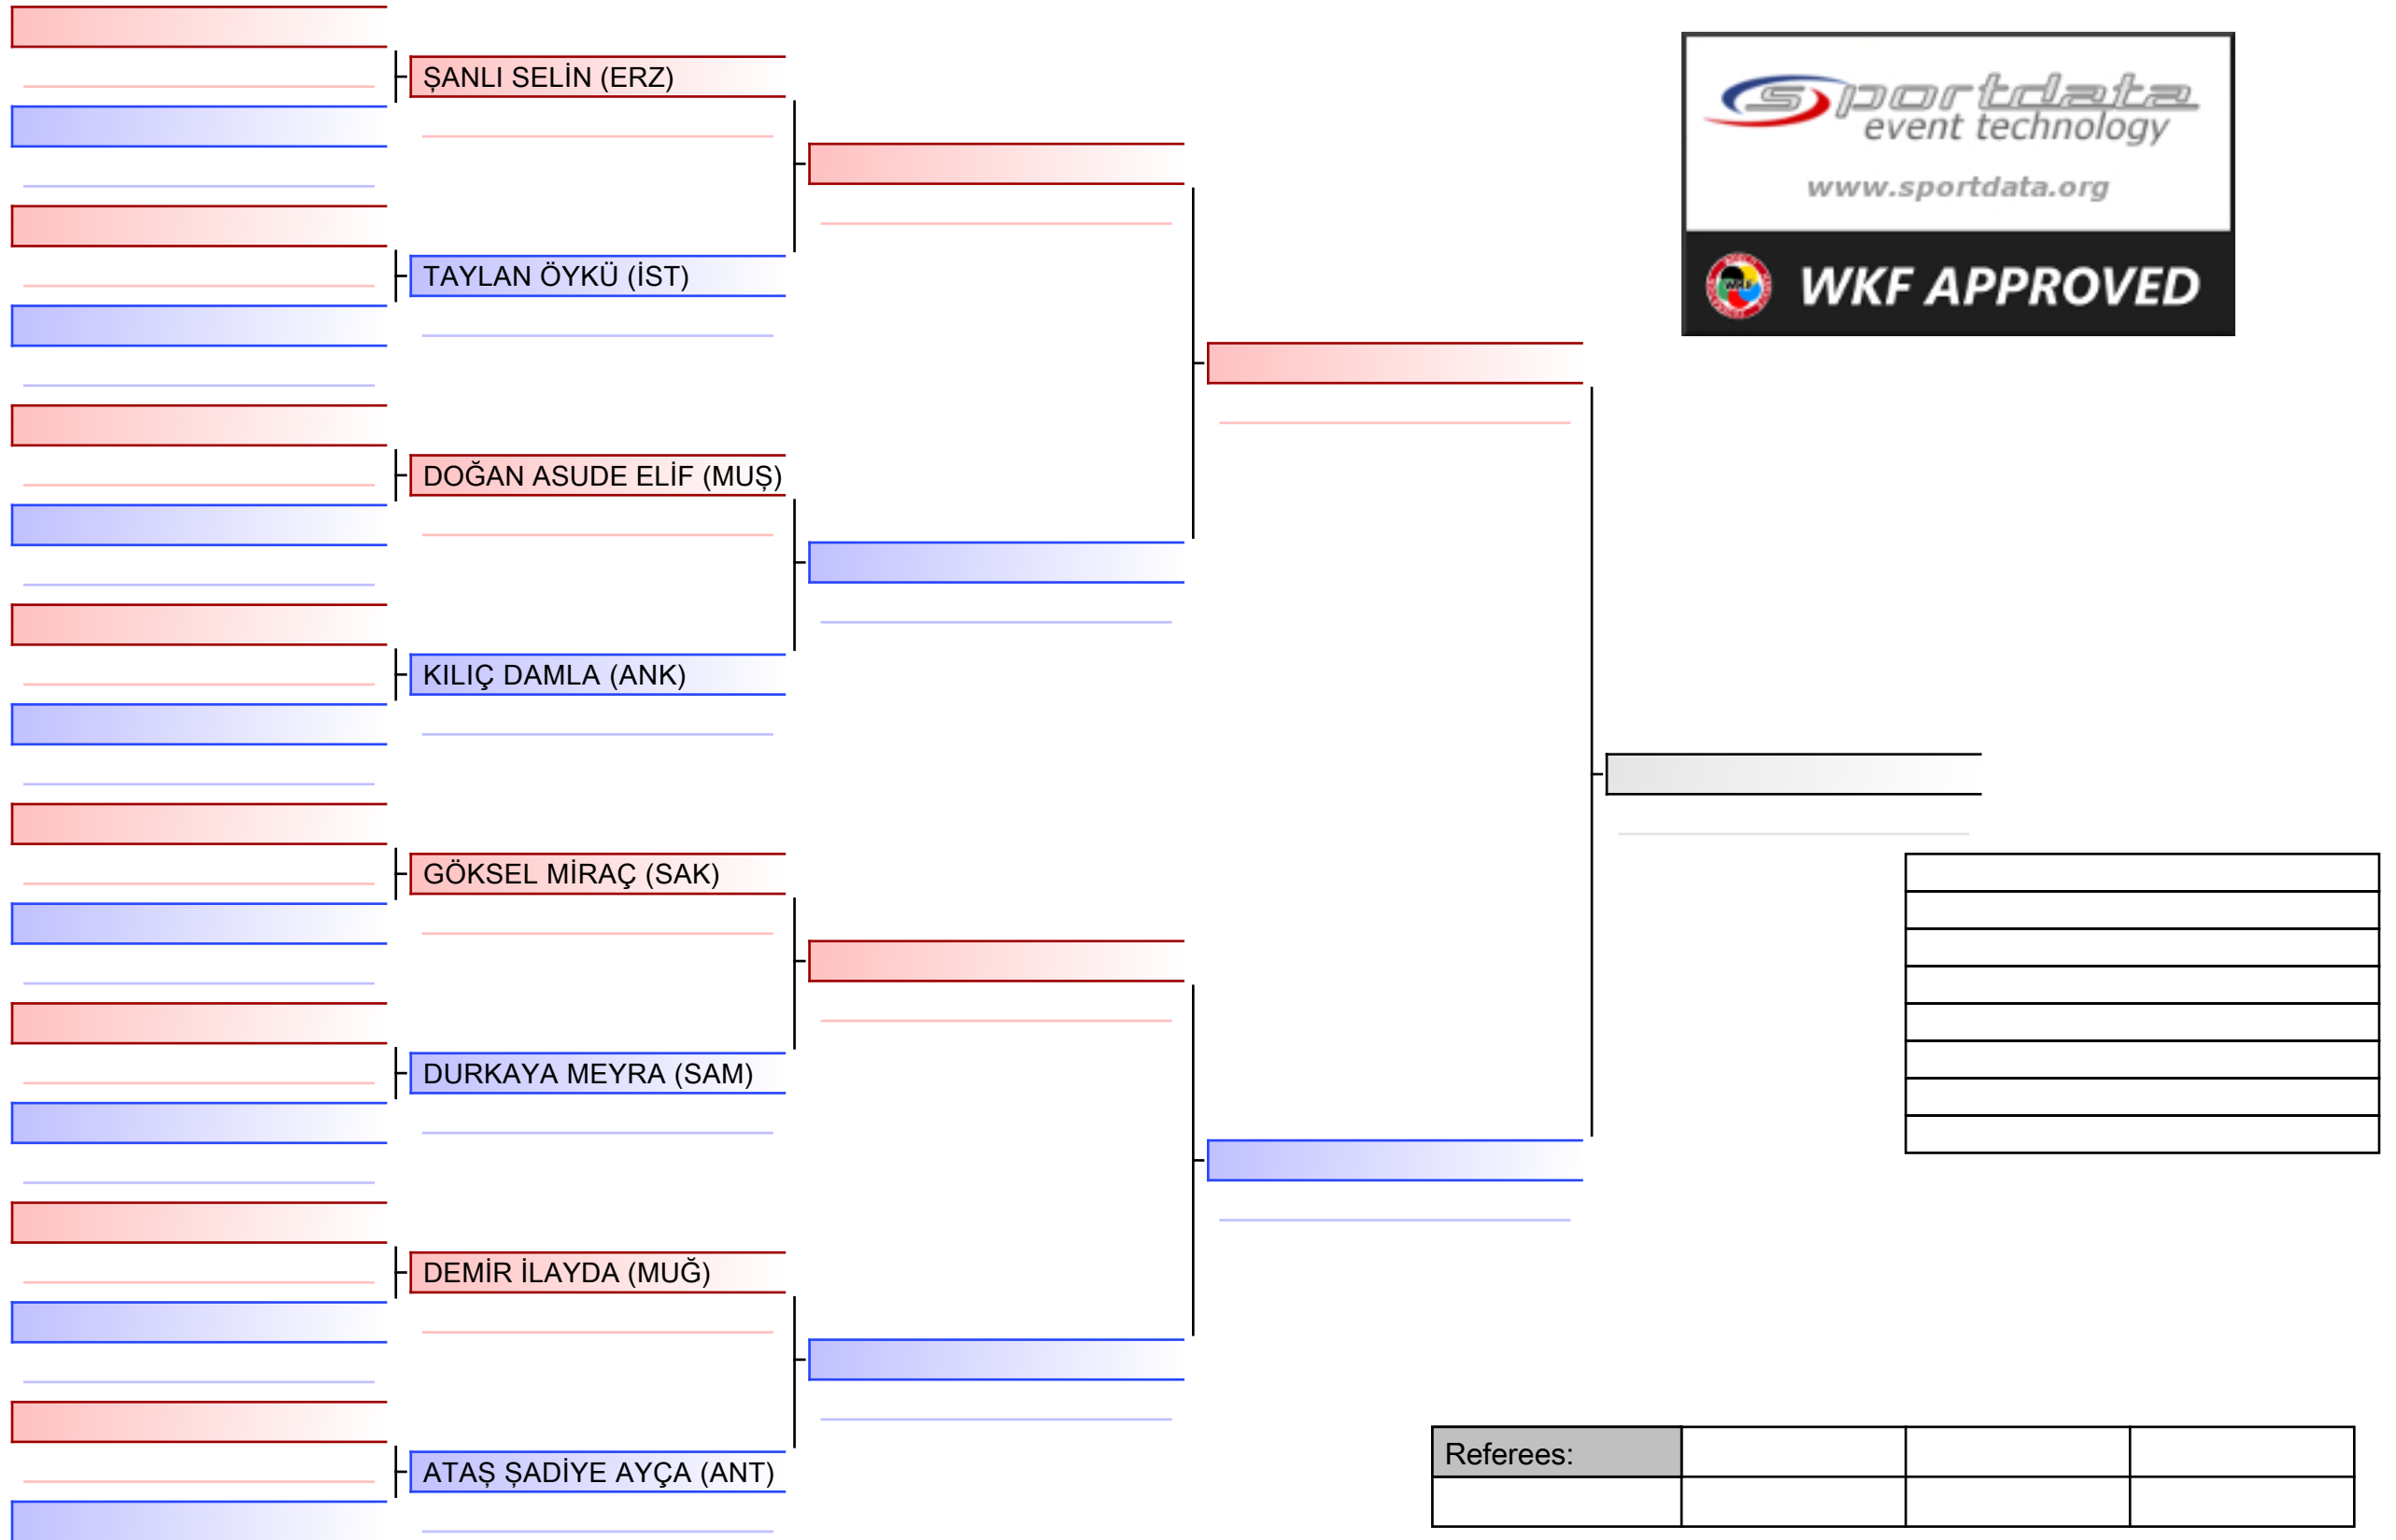

YÜRÜR BERRA NUR (İST)

sportdata
event technology

www.sportdata.org

WKF APPROVED

Referees:			

Referees:

Referees:			

Grey box representing the final match result.

Referees:			

Referee

Referees:			

Referees:			

Grey box representing the final match result.

Referees:			

Referees:			