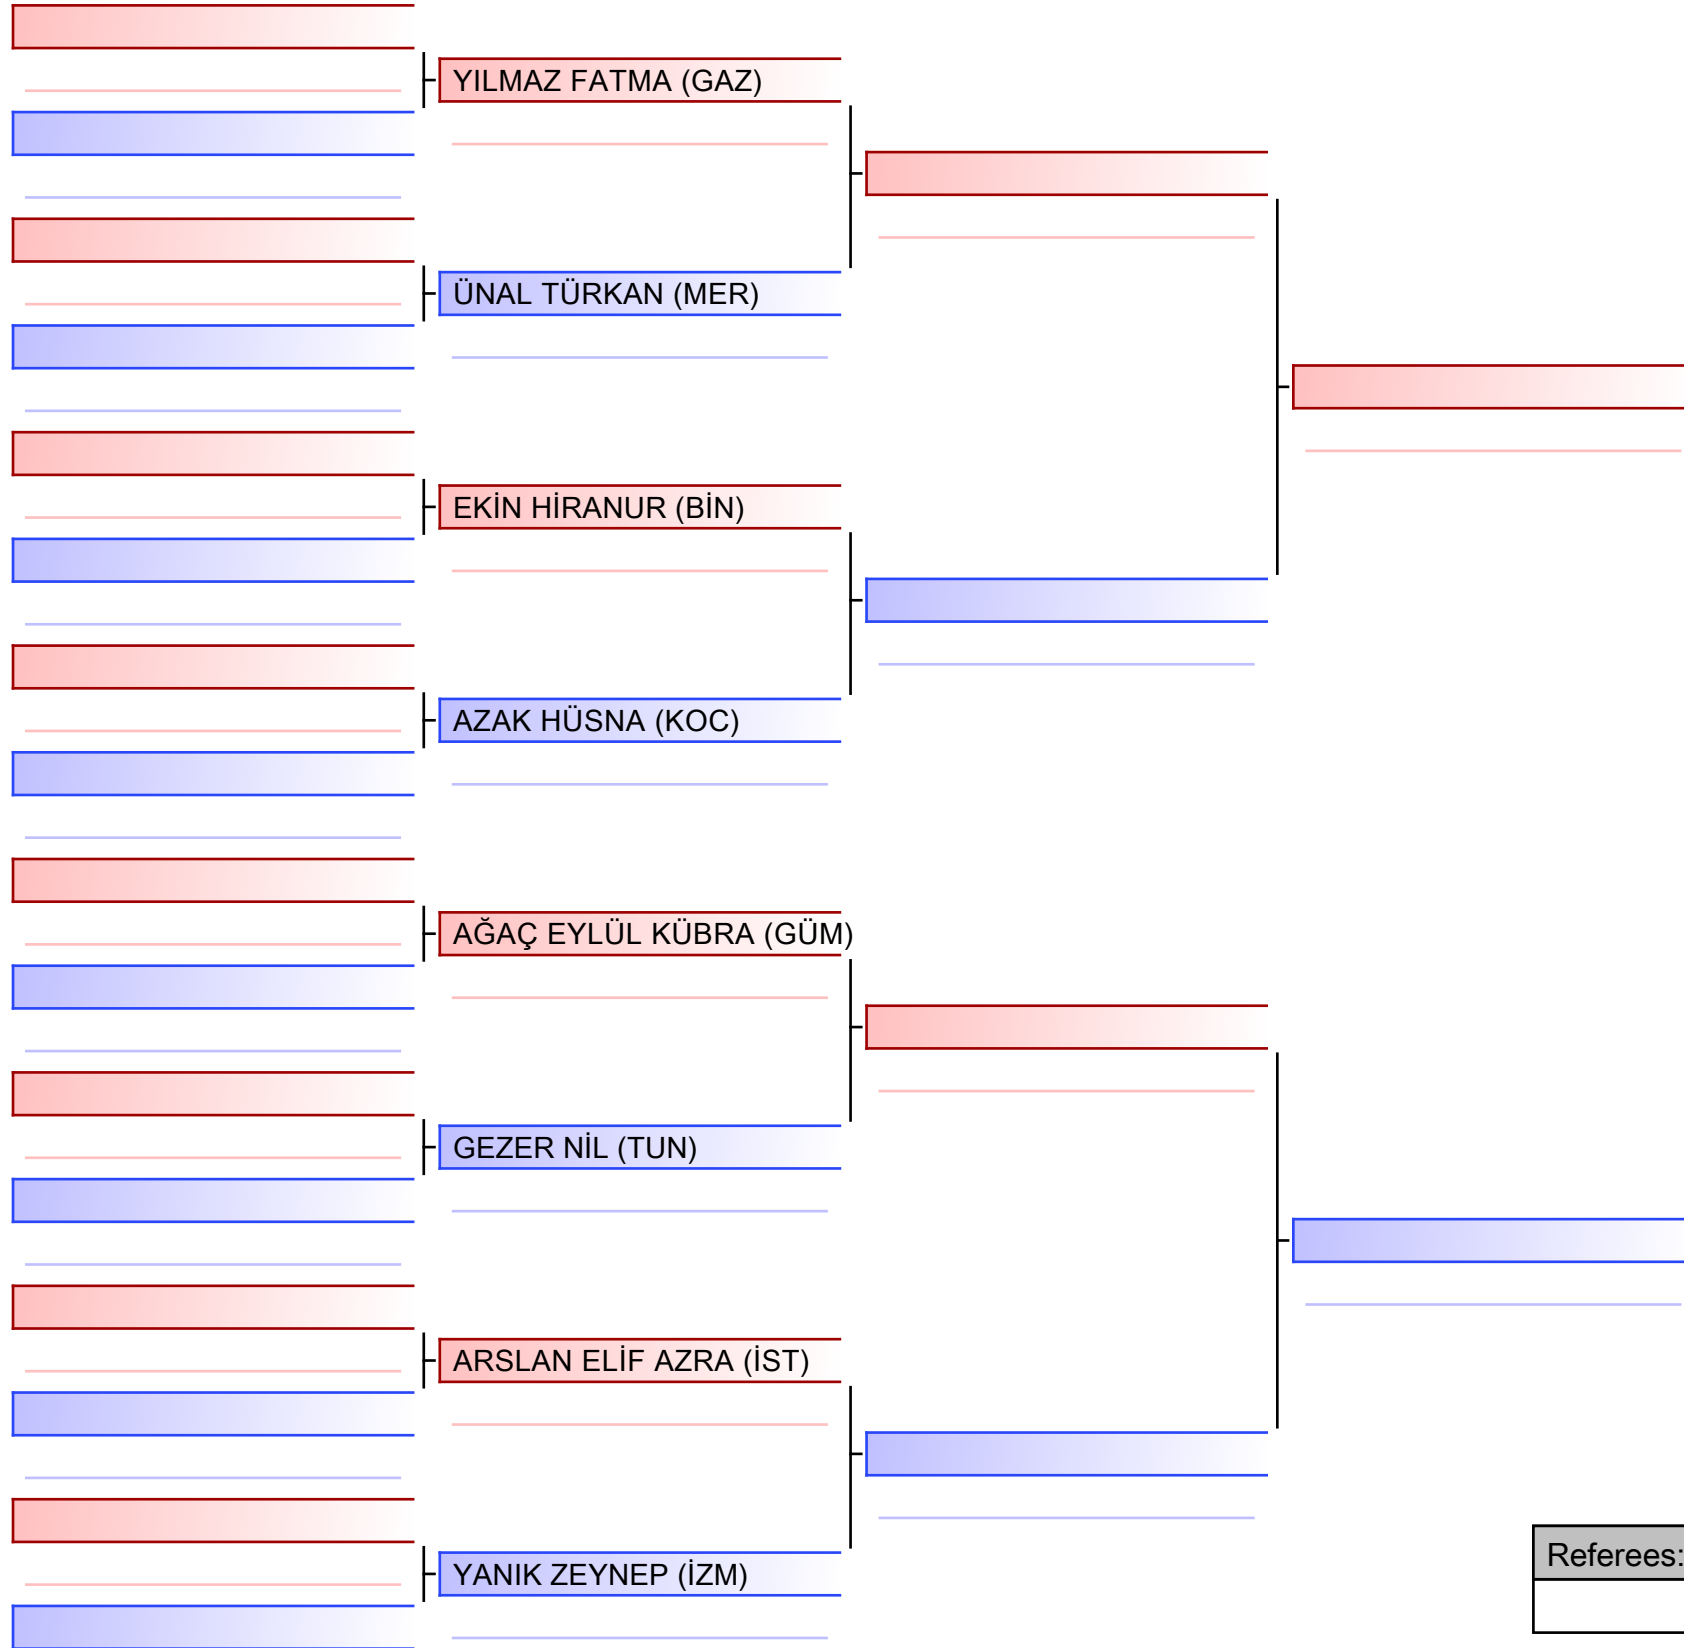

YÜRÜR BERRA NUR (İST)

sportdata
event technology

www.sportdata.org

WKF APPROVED

Referees:			

Referees:

Referees:			

Grey box representing the final match result.

Referees:			

Referee

Referees:			

Referees:			

Grey box representing the final match result.

Referees:			

Referees:			